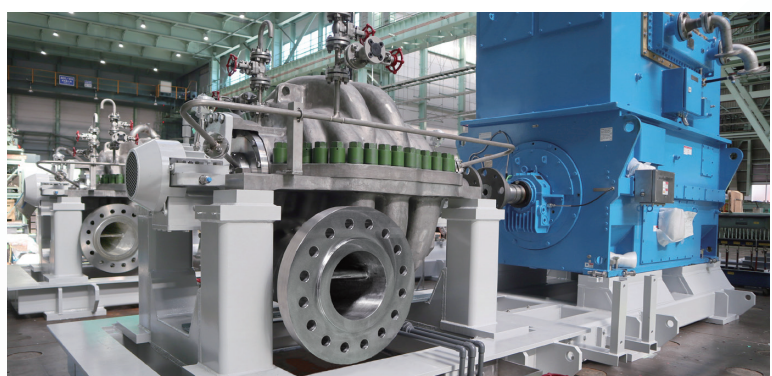

A pump manufacturer with 100+ years of history

擁有百年歷史的泵浦製造商